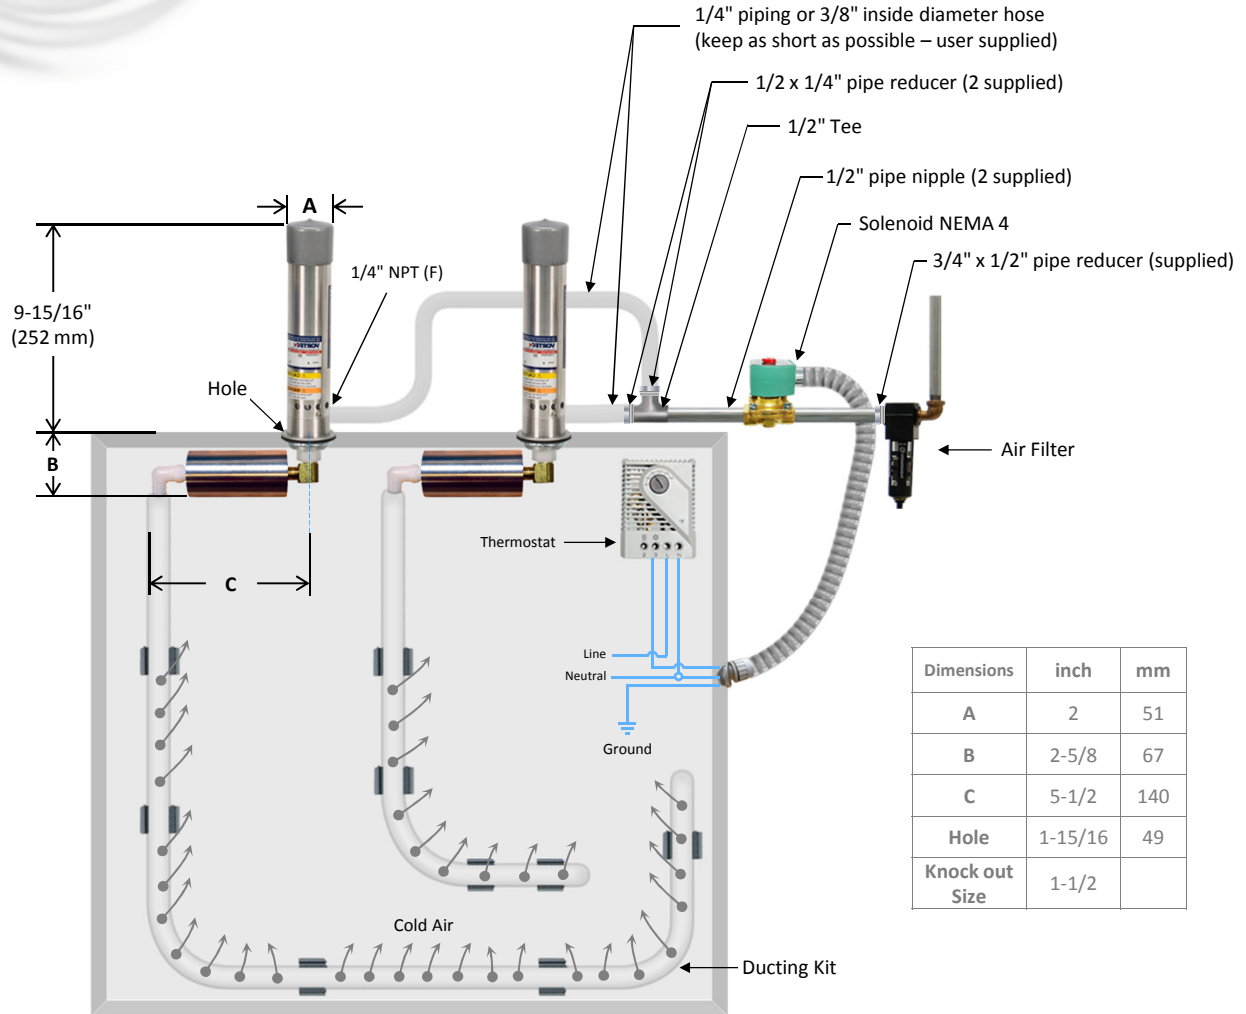

# Vortex Cooler

Model 7975 and 7875 (NEMA 4)

## SPECIFICATIONS

Product	Thermostat	Includes filter and ducting kits?	Cooling Capacity	
			BTU/hr	Watts
7975	Electric with solenoid	Yes	5000	1464
7875	None	Yes	5000	1464

Notes: Specifications are for 100 psig (6.9 bar) compressed air.  
Compressed air piping and electrical conduit are not included.