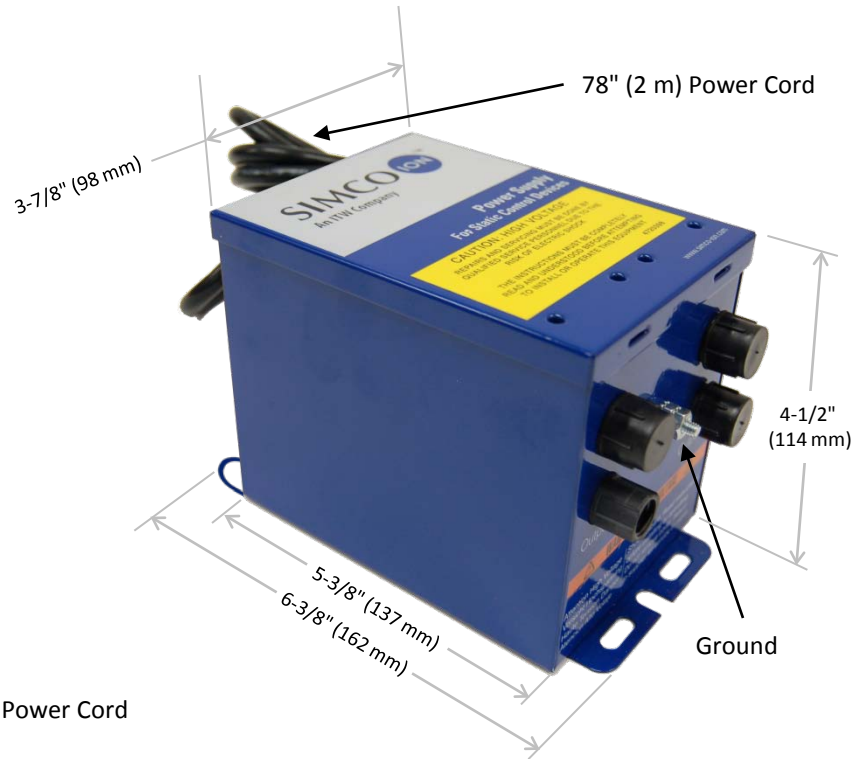

# Ionizing Power Supply

Model D167RY

\*Includes a 78" (2 m) Power Cord

## SPECIFICATIONS

Product	Input Power	Output Power	Frequency	Amps	Cable Connections	Maximum length of ionizing bars	
						inch	mm
D167RY	120 V	7.5 kV AC	50/60 Hz	0.5	4	200	5080