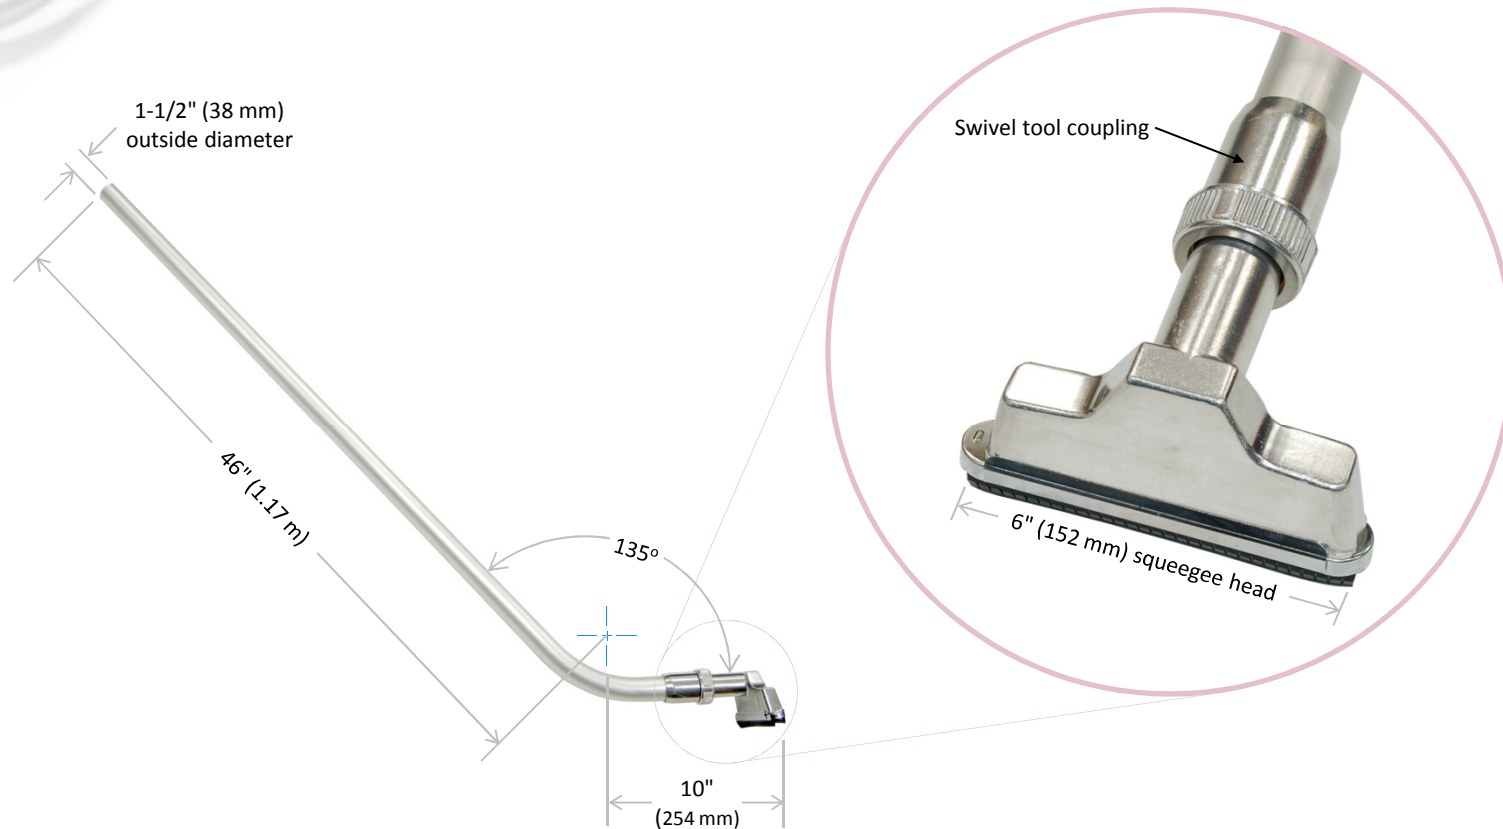

Spill Pick Up System

Model 2102

For use with Dual Force Vac Drum Pump, Model 2109

Aluminum Construction, Thermoplastic Rubber Squeegee Blades

Pelmar Engineering Ltd.

Tel. (888) 754-6329, (416) 288-1736

E-mail: sales@pelmareng.com