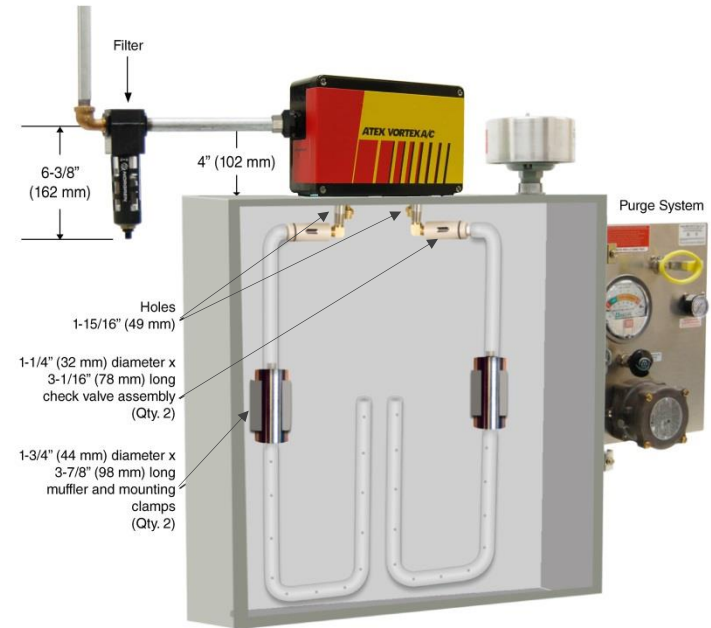

# ATEX Vortex A/C Enclosure Cooler

Models 7470 and 7370  
(ATEX Hazardous Location)

ATEX Zones 2 and 22  
Temperature Class T4 Areas

## SPECIFICATIONS

Product	Thermostat	Includes filter?	Cooling Capacity	
			BTU/hr	Watts
7470	Mechanical	Yes	5000	1465
7370	Mechanical	No	5000	1465

Notes: Specifications are for 100 psig (6.9 bar) compressed air  
Cold Air Ducting Kits and Cold Air Mufflers included with 7470 and 7370  
Use of a purge system is required. Purge system and spark arrestor are not included.