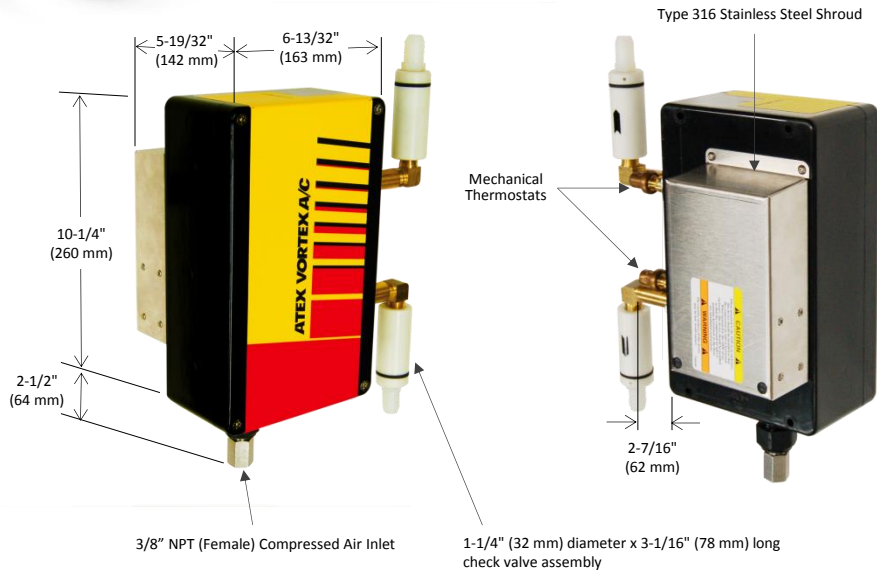

# ATEX Vortex A/C Enclosure Cooler

Models 7470 and 7370  
(ATEX Hazardous Location)

ATEX Zones 2 and 22  
Temperature Class T4 Areas

## SPECIFICATIONS

Product	Thermostat	Includes filter?	Cooling Capacity	
			BTU/hr	Watts
7470	Mechanical	Yes	5000	1465
7370	Mechanical	No	5000	1465

Notes: Specifications are for 100 psig (6.9 bar) compressed air  
Cold Air Ducting Kits and Cold Air Mufflers included with 7470 and 7370  
Use of a purge system is required. Purge system and spark arrestor are not included.