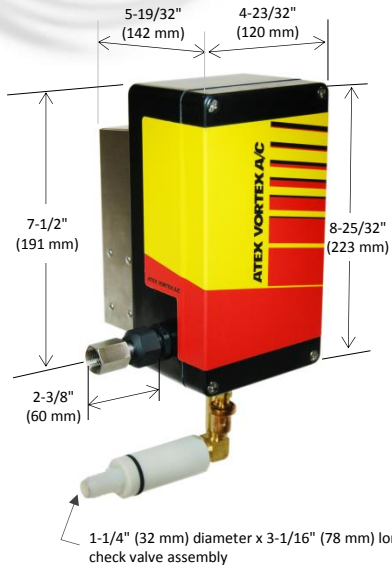

# ATEX Vortex A/C Enclosure Cooler

Models 74x5 and 73x5  
(ATEX Hazardous Location)

ATEX Zones 2 and 22  
Temperature Class T4 Areas

## SPECIFICATIONS

Product	Thermostat	Includes filter?	Cooling Capacity	
			BTU/hr	Watts
7415	Mechanical	Yes	900	264
7315	Mechanical	No	900	264
7425	Mechanical	Yes	1500	440
7325	Mechanical	No	1500	440
7435	Mechanical	Yes	2500	733
7335	Mechanical	No	2500	733

**Notes:** Specifications are for 100 psig (6.9 bar) compressed air  
Cold Air Ducting Kits and Cold Air Mufflers included with 74x5 and 73x5  
Use of a purge system is required. Purge system and spark arrestor are not included.