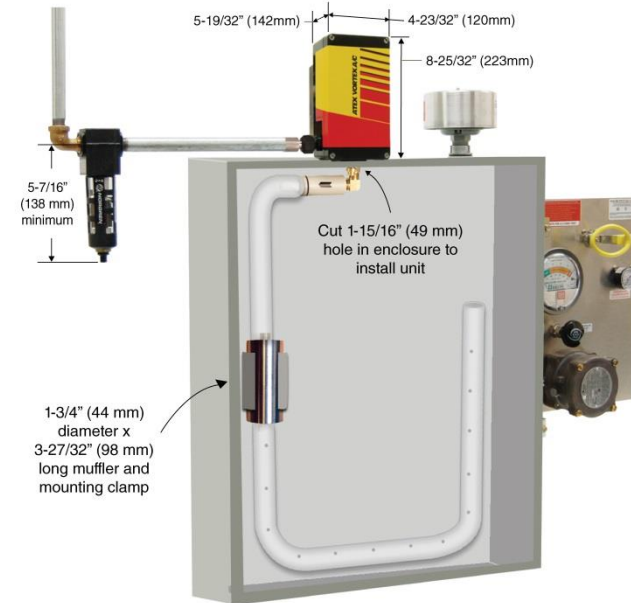

# ATEX Vortex A/C Enclosure Cooler

Models 74x5 and 73x5  
(ATEX Hazardous Location)

ATEX Zones 2 and 22  
Temperature Class T4 Areas

## SPECIFICATIONS

Product	Thermostat	Includes filter?	Cooling Capacity	
			BTU/hr	Watts
7415	Mechanical	Yes	900	264
7315	Mechanical	No	900	264
7425	Mechanical	Yes	1500	440
7325	Mechanical	No	1500	440
7435	Mechanical	Yes	2500	733
7335	Mechanical	No	2500	733

**Notes:** Specifications are for 100 psig (6.9 bar) compressed air  
Cold Air Ducting Kits and Cold Air Mufflers included with 74x5 and 73x5  
Use of a purge system is required. Purge system and spark arrestor are not included.